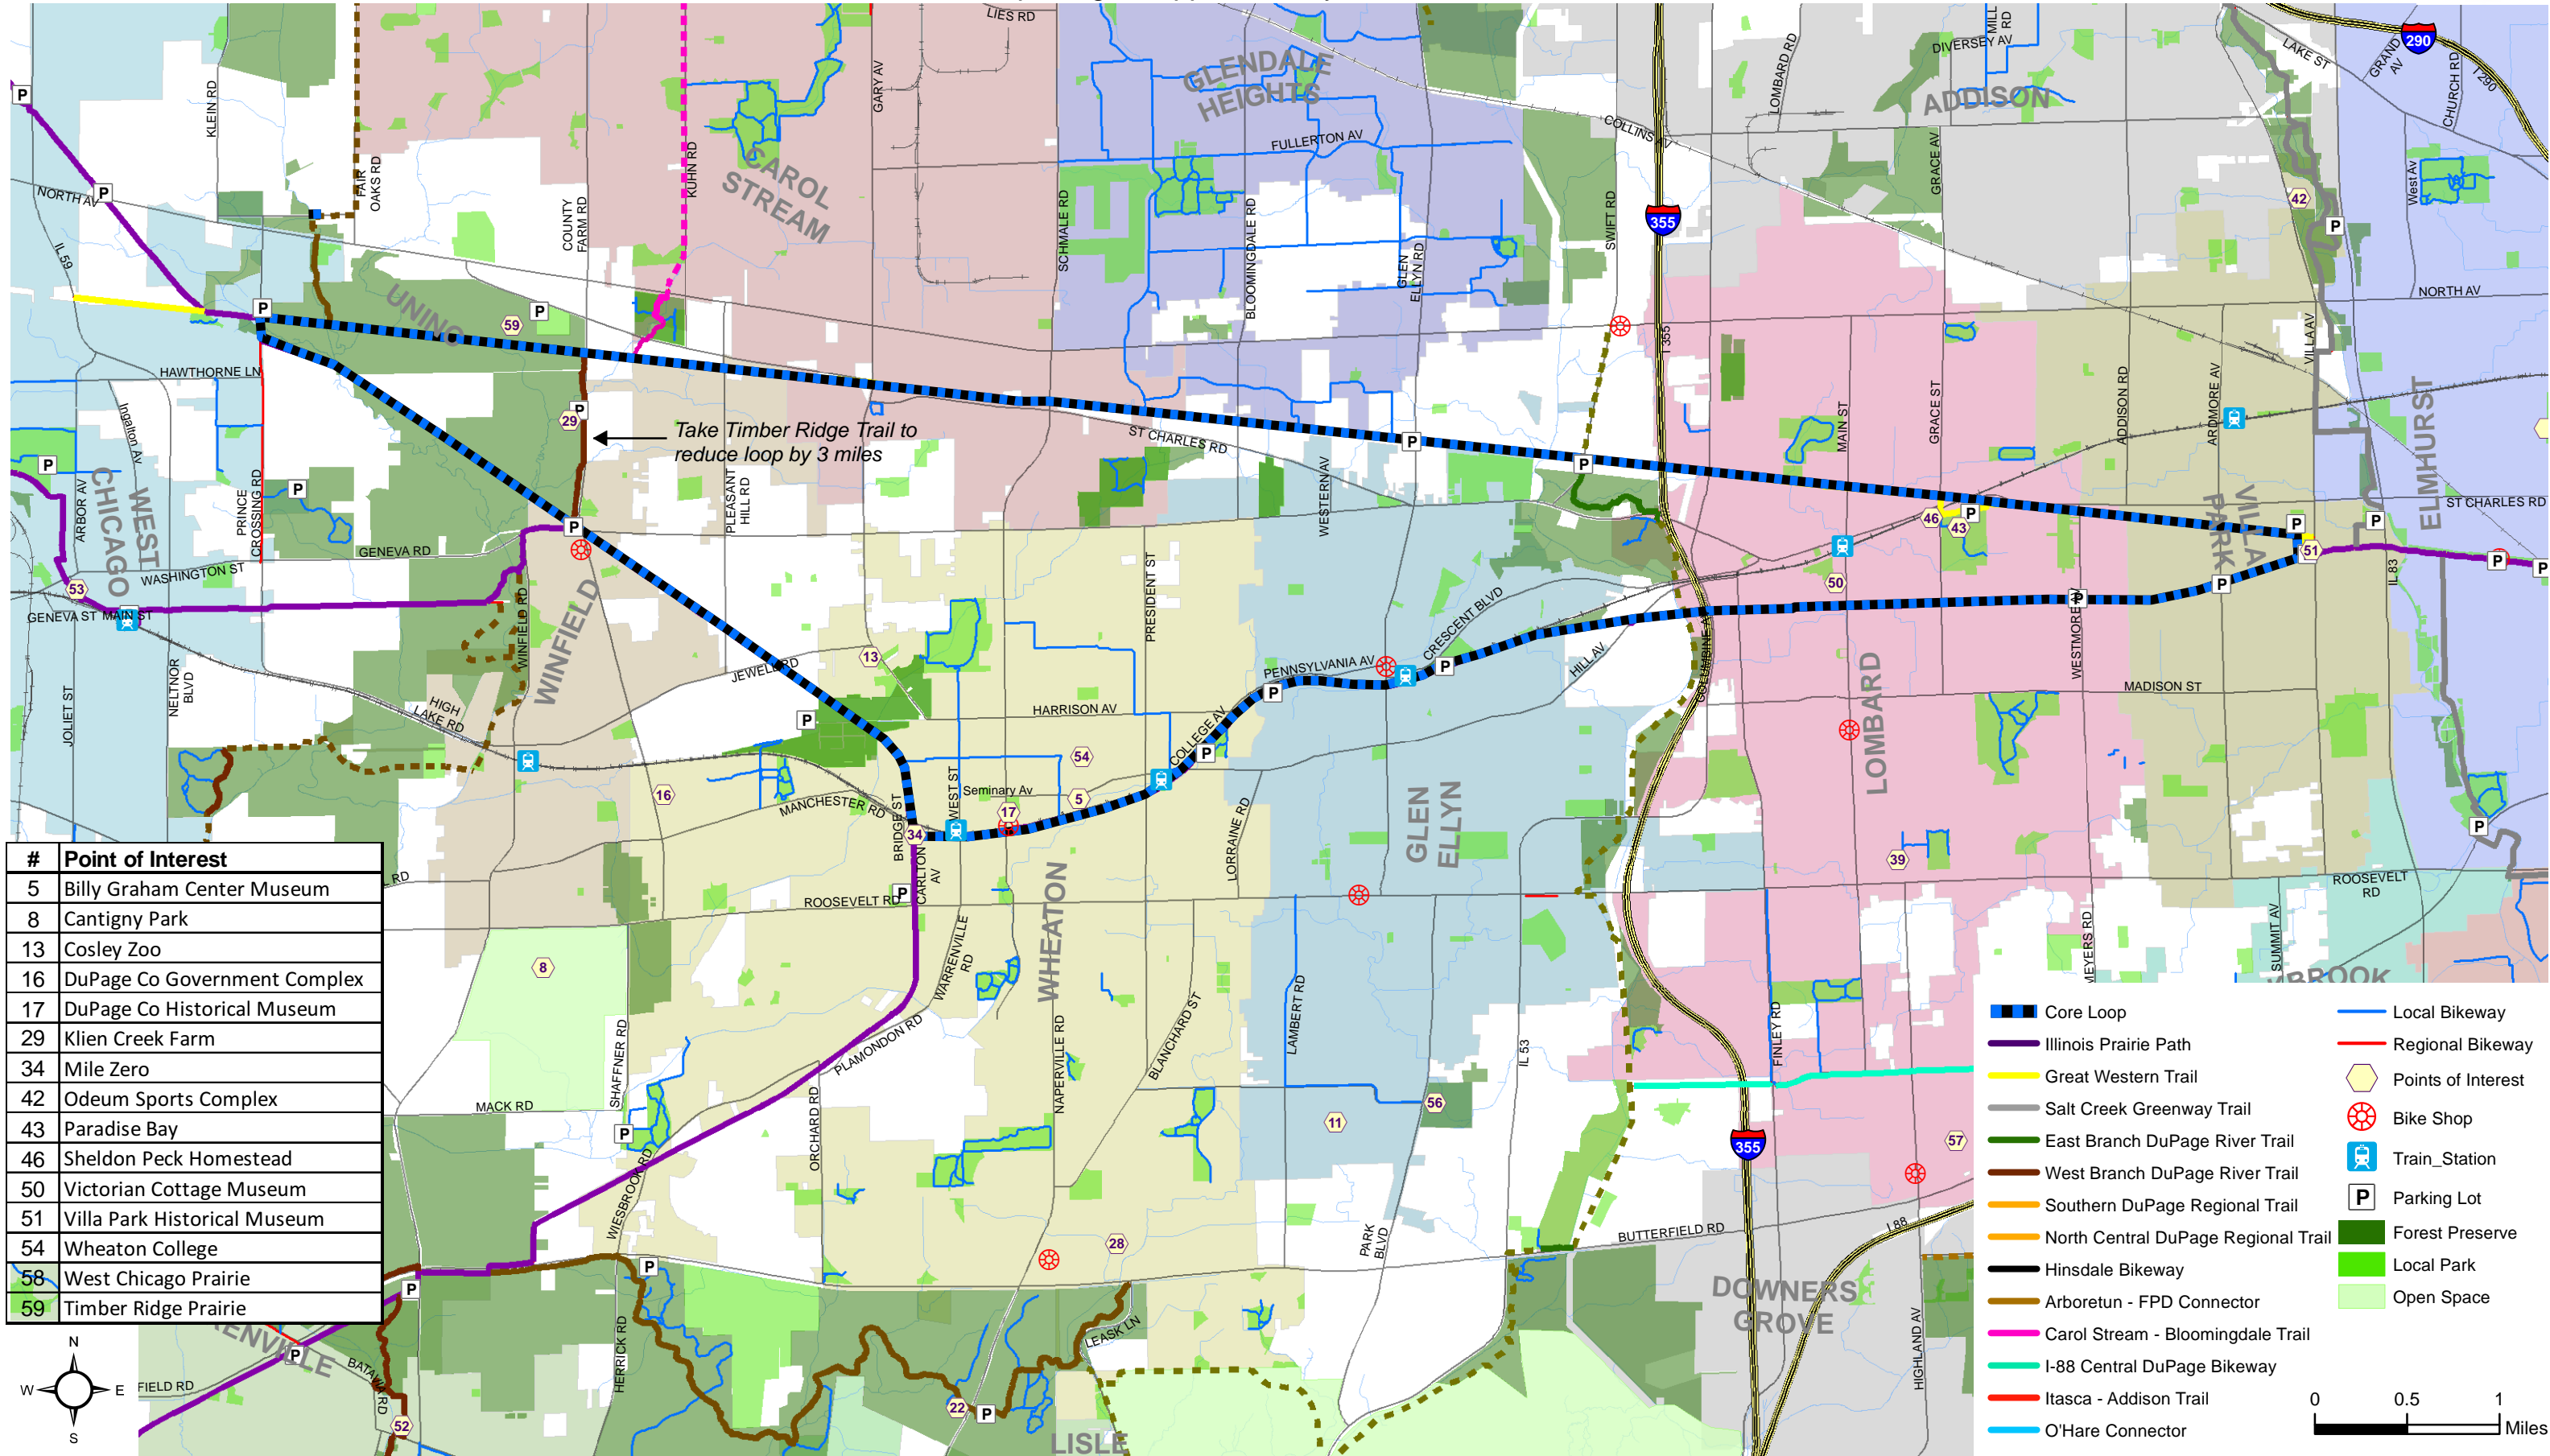

Central DuPage County Rail-Trail Loop

Loop Length: Approximately 24 Miles

#	Point of Interest
5	Billy Graham Center Museum
8	Cantigny Park
13	Cosley Zoo
16	DuPage Co Government Complex
17	DuPage Co Historical Museum
29	Klien Creek Farm
34	Mile Zero
42	Odeum Sports Complex
43	Paradise Bay
46	Sheldon Peck Homestead
50	Victorian Cottage Museum
51	Villa Park Historical Museum
54	Wheaton College
58	West Chicago Prairie
59	Timber Ridge Prairie

- Core Loop
- Illinois Prairie Path
- Great Western Trail
- Salt Creek Greenway Trail
- East Branch DuPage River Trail
- West Branch DuPage River Trail
- Southern DuPage Regional Trail
- North Central DuPage Regional Trail
- Hinsdale Bikeway
- Arboretum - FPD Connector
- Carol Stream - Bloomingdale Trail
- I-88 Central DuPage Bikeway
- Itasca - Addison Trail
- O'Hare Connector
- Local Bikeway
- Regional Bikeway
- Points of Interest
- Bike Shop
- Train Station
- Parking Lot
- Forest Preserve
- Local Park
- Open Space