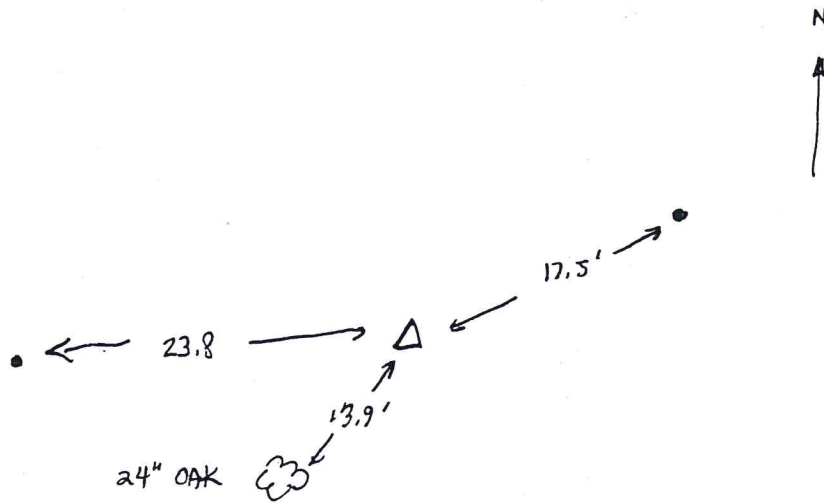

City of West Chicago  
G.P.S. Monumentation

Station I.D.

WC 30

Description:

HARRISON MONUMENT SET AT QUARTER CORNER

Field Sketch

- DUPAGE COUNTY REFERENCE DISKS