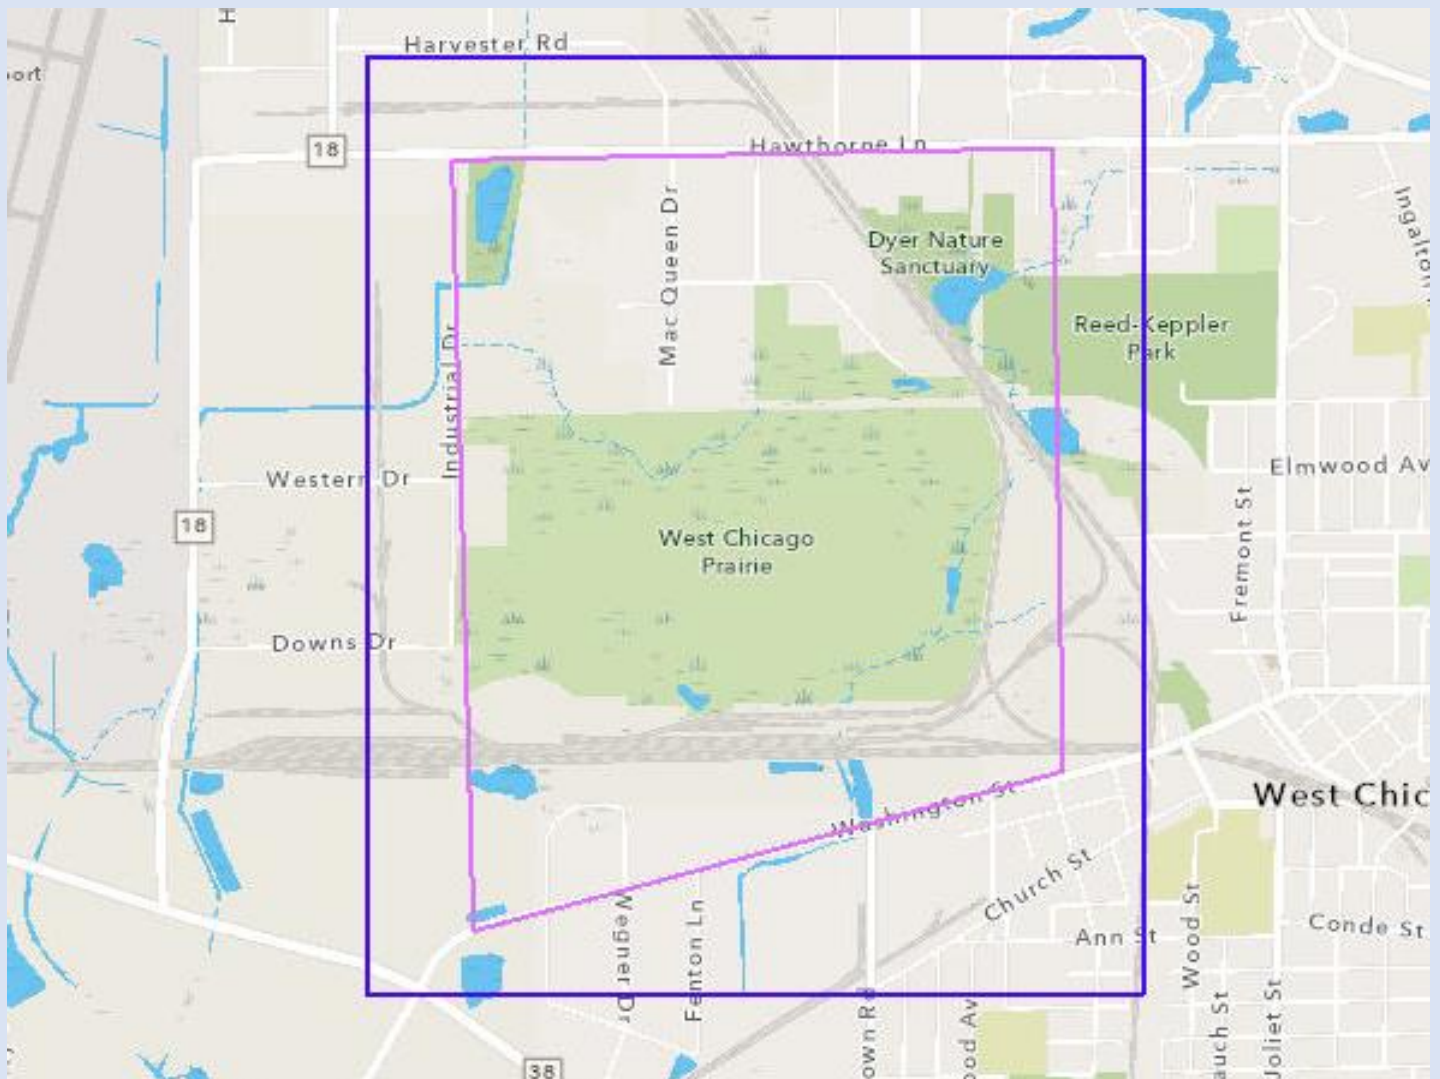

Purple outline is area to be sprayed. Blue outline is flight area. Yellow airplanes will be flying low in this area